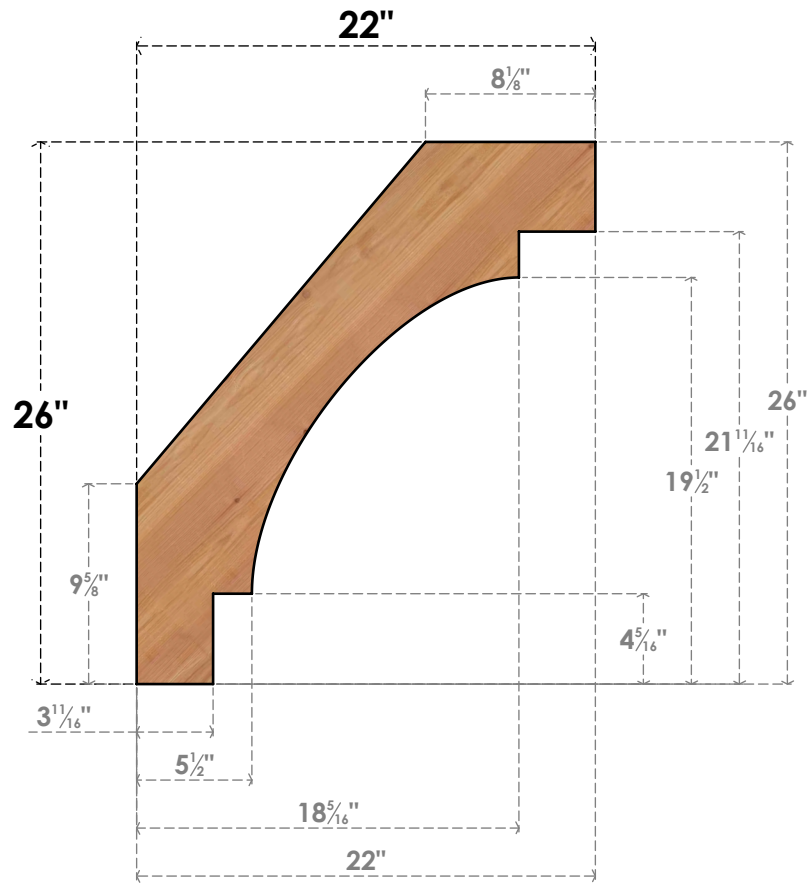

BRC06X22X26MRC00SWR

5 1/2"W X 22"D X 26"H MERCED SMOOTH BRACE, WESTERN RED CEDAR

SIDE

FRONT

EKENA MILLWORK
 2300 WEST MAIN ST.
 CLARKSVILLE, TX 75426
 TOLL FREE: 866-607-0453
 WWW.EKENAMILLWORK.COM

NOTES

1. INSTALLATION TO BE COMPLETED IN ACCORDANCE WITH MANUFACTURER'S SPECIFICATIONS.
2. DRAWING MAY NOT BE TO SCALE
3. THIS DRAWING IS INTENDED FOR DESIGN AND PLANNING PURPOSES ONLY.
4. ALL INFORMATION CONTAINED HEREIN WAS CURRENT AT THE TIME OF DEVELOPMENT BUT MUST BE REVIEWED AND APPROVED BY THE PRODUCT MANUFACTURER TO BE CONSIDERED ACCURATE.
5. PRODUCTS ARE NOT KILN DRIED. THIS ITEM IS UNIQUE AND WILL CONTAIN THE NATURAL VARIATIONS THAT THE WOOD SPECIES OFFERS. THIS MAY RESULT IN VARIATIONS UP TO 1/4"